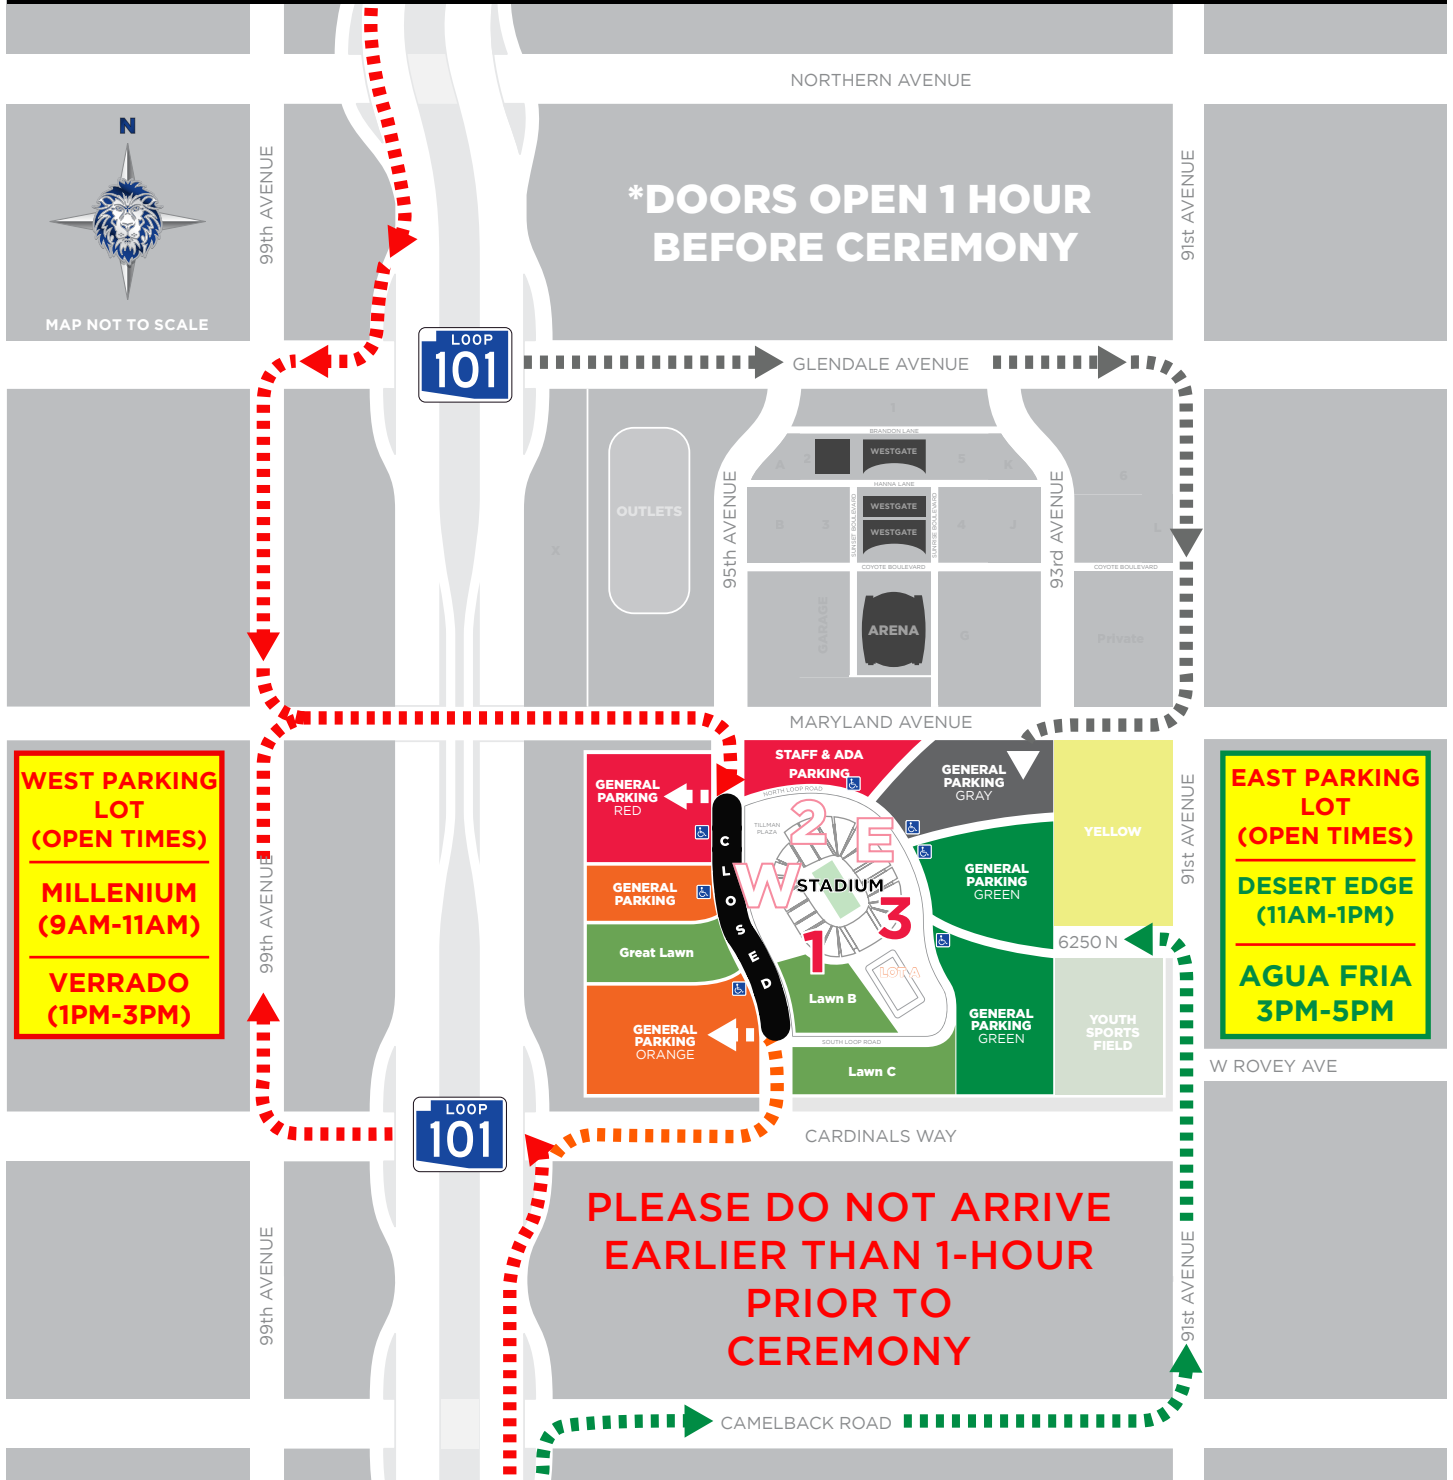

State Farm STADIUM

AGUA FRIA UNION HIGH SCHOOL DISTRICT EVENT PARKING MAP

WEST PARKING LOT (OPEN TIMES)

MILLENIUM (9AM-11AM)

VERRADO (1PM-3PM)

EAST PARKING LOT (OPEN TIMES)

DESERT EDGE (11AM-1PM)

AGUA FRIA 3PM-5PM

DATE	SCHOOL	CEREMONY	PARK IN:	ENTER AT:	DATE	SCHOOL	CEREMONY	PARK IN:	ENTER AT:
5/18	MILLENIUM	11:00A	RED / ORANGE	GATE 1	5/18	VERRADO	3:00P	RED / ORANGE	GATE 1
5/18	DESERT EDGE	1:00P	GREEN / GRAY	GATE 3	5/18	AGUA FRIA	5:00P	GREEN / GRAY	GATE 3