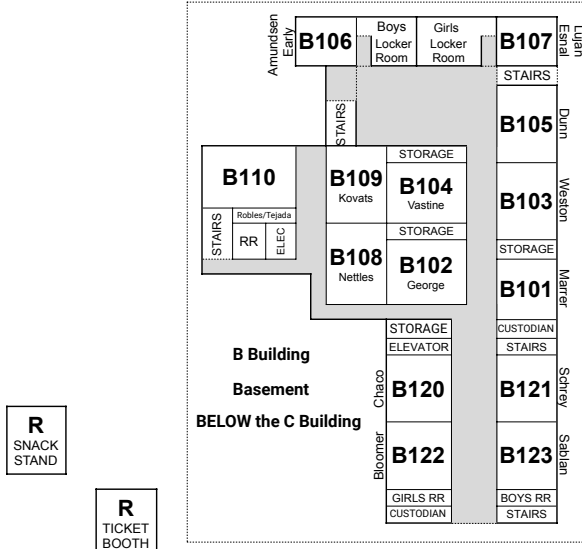

V
Main Gym
(basketball courts, weight room, wrestling room)

Millennium High School Classroom & Teacher Map

14802 W. Wigwam Blvd
Goodyear, AZ 85395

SCHOOL BUS PICK UP / DROP OFF

R
SNACK
STAND

R
TICKET
BOOTH

PURPLE LUNCH TABLES
"THE SOLAR PANELS"

T200 TOP FLOOR

STUDENT PICK UP / DROP OFF

Wigwam Blvd.