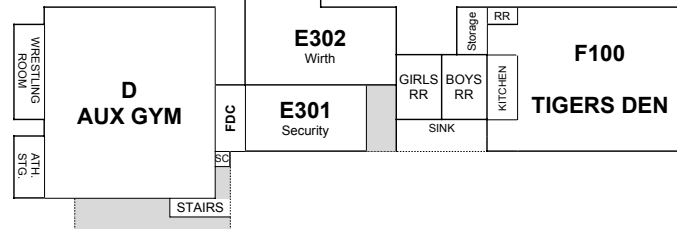

V
Main Gym
(basketball courts, weight room, wrestling room)

Millennium High School Classroom & Teacher Map

14802 W. Wigwam Blvd
Goodyear, AZ 85395

SCHOOL BUS PICK UP / DROP OFF

R
SNACK
STAND

R
TICKET
BOOTH

PURPLE LUNCH TABLES
"THE SOLAR PANELS"

T200 TOP FLOOR

STUDENT PICK UP / DROP OFF

Wigwam Blvd.