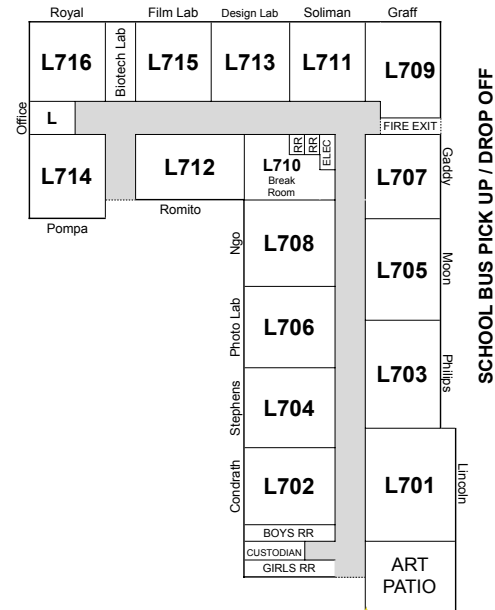

V
Main Gym
(basketball courts, weight room, wrestling room)

Millennium High School Classroom & Teacher Map

14802 W. Wigwam Blvd
Goodyear, AZ 85395

SCHOOL BUS PICK UP / DROP OFF

R
SNACK
STAND

R
TICKET
BOOTH

PURPLE LUNCH TABLES
"THE SOLAR PANELS"

T200 TOP FLOOR

STUDENT PICK UP / DROP OFF

Wigwam Blvd.