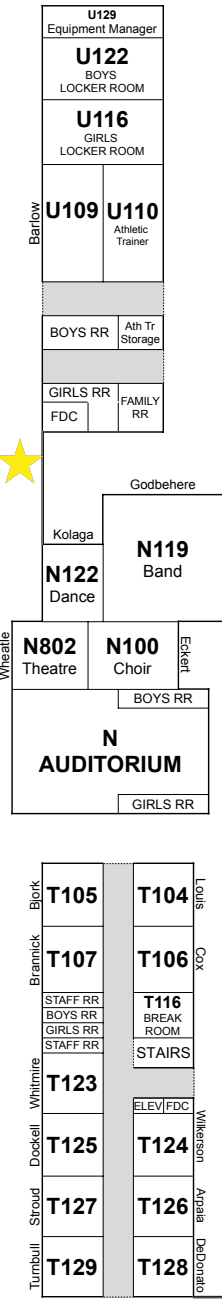

V
Main Gym
(basketball courts, weight room, wrestling room)

Millennium High School Classroom & Teacher Map

14802 W. Wigwam Blvd
Goodyear, AZ 85395

SCHOOL BUS PICK UP / DROP OFF

R
SNACK
STAND

R
TICKET
BOOTH

PURPLE LUNCH TABLES
"THE SOLAR PANELS"

T200 TOP FLOOR

STUDENT PICK UP / DROP OFF

Wigwam Blvd.