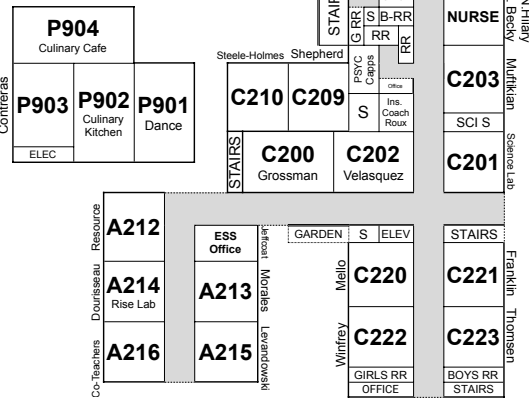

V
Main Gym
(basketball courts, weight room, wrestling room)

Millennium High School Classroom & Teacher Map

14802 W. Wigwam Blvd
Goodyear, AZ 85395

SCHOOL BUS PICK UP / DROP OFF

R
SNACK
STAND

R
TICKET
BOOTH

PURPLE LUNCH TABLES
"THE SOLAR PANELS"

T200 TOP FLOOR

STUDENT PICK UP / DROP OFF

Wigwam Blvd.