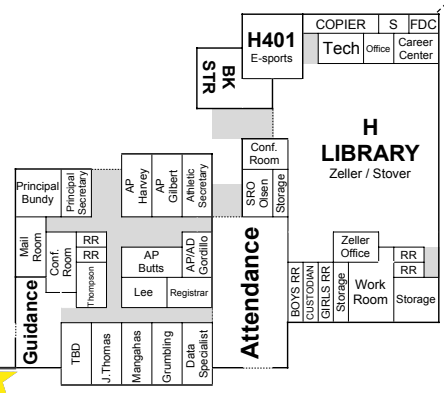

V
Main Gym
(basketball courts, weight room, wrestling room)

Millennium High School Classroom & Teacher Map

14802 W. Wigwam Blvd
Goodyear, AZ 85395

SCHOOL BUS PICK UP / DROP OFF

R
SNACK
STAND

R
TICKET
BOOTH

PURPLE LUNCH TABLES
"THE SOLAR PANELS"

T200 TOP FLOOR

STUDENT PICK UP / DROP OFF

Wigwam Blvd.