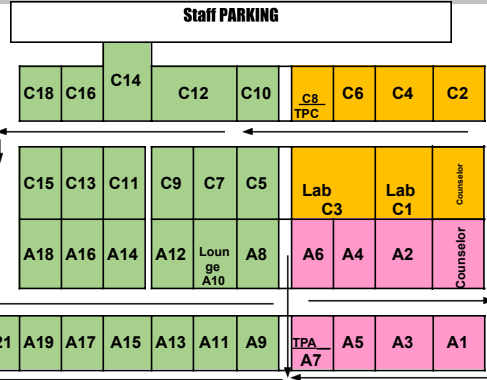

Room Numbers will be painted along the curb

Sherman St.

BUS LANE -- BUS DROP OFF / PICKUP

Security/ Visitor Check-in

Ag Greenhouse

Student Only Entrance/Exit

Visitor Entrance/Exit & Parent Drop off/Pick up

GOOD YEAR BLVD.