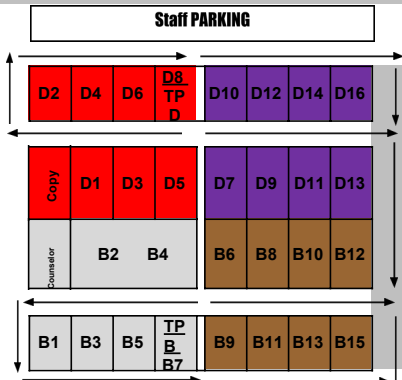

Room Numbers will be painted along the curb

Sherman St.

BUS LANE -- BUS DROP OFF / PICKUP

Security/ Visitor Check-in

Ag Greenhouse

Student Only Entrance/Exit

Visitor Entrance/Exit & Parent Drop off/Pick up

GOOD YEAR BLVD.