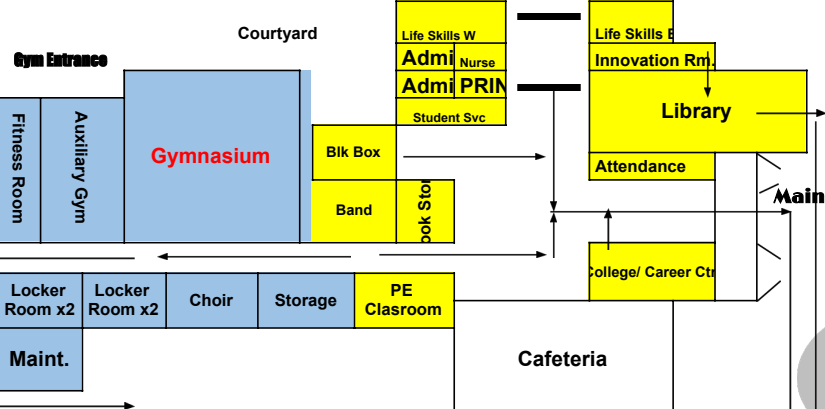

Room Numbers will be painted along the curb

Sherman St.

BUS LANE -- BUS DROP OFF / PICKUP

Security/ Visitor Check-in

Ag Greenhouse

Student Only Entrance/Exit

Visitor Entrance/Exit & Parent Drop off/Pick up

GOOD YEAR BLVD.